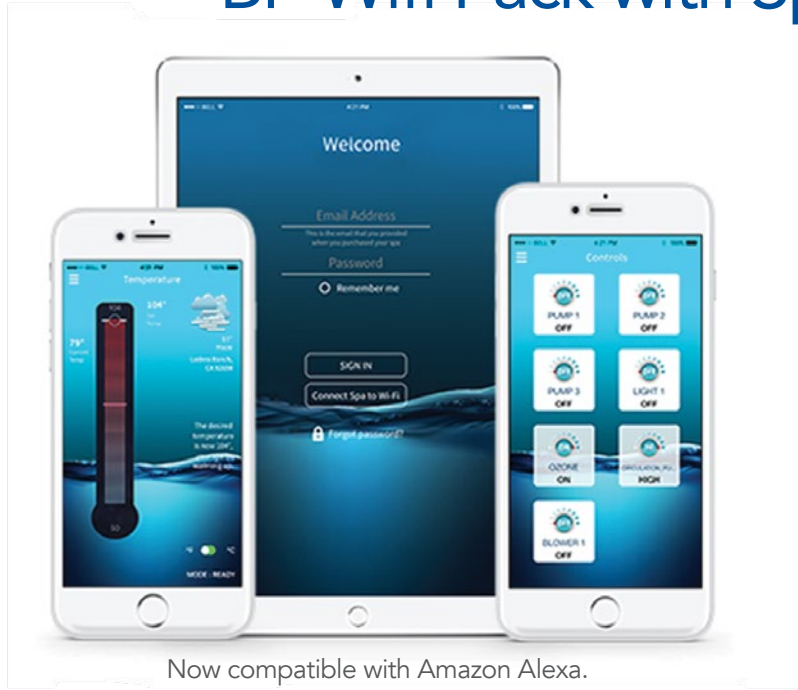

BP Wifi Pack with Spa Touch 2™

Now compatible with Amazon Alexa.

ControlMySpa™

Control the lights

Set the Temperature

Set-up Schedules

Receive Push notifications

Upgrade your Sport Edition or Luxury Series with Balboa's BP Wifi Pack with Spa Touch 2™